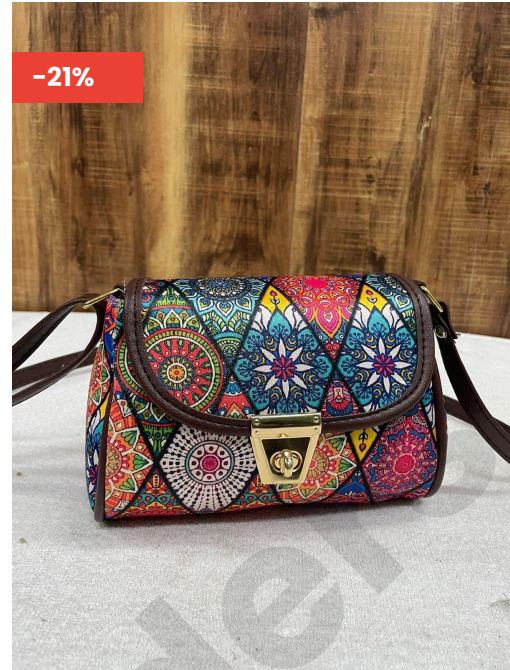

SKU: LHB79531UT

[Explore More](#)

Price: ~~₹1,000.00~~ ₹750.00

Stock: 1 in stock

BEAUTIFUL WOMEN'S SMALL SLING BAG - FAUX LEATHER SINGLE PARTITION LONG BELT - SIZE 8" X 6"

SKU: LHB77121UT

[Explore More](#)

Price: ~~₹1,000.00~~ ₹750.00

Stock: 1 in stock

**BEAUTIFUL WOMEN'S SMALL SLING BAG
- FAUX LEATHER SINGLE PARTITION
LONG BELT - SIZE 8" X 6"**

SKU: LHB81929UT

[Explore More](#)

Price: ₹1,000.00 ₹750.00

Stock: 1 in stock

**BEAUTIFUL WOMEN'S SLING BAG -
IKKAT FABRIC DOUBLE PARTITION AND
ONE SIDE ZIP POCKET - SIZE 5" X 7"**