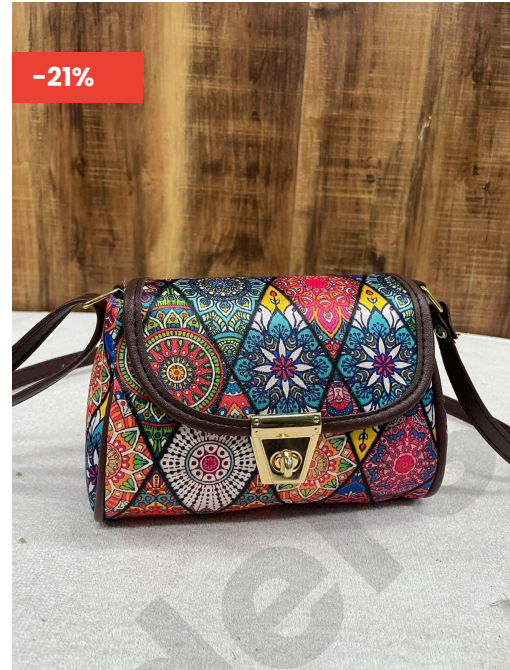

Stock: 1 in stock

WOMEN'S JUTE TOTE BAG - WHITE

SKU: LHB39536UT

[Explore More](#)

Price: ~~₹900.00~~ ₹750.00

Stock: 1 in stock

BEAUTIFUL WOMEN'S SMALL SLING BAG - FAUX LEATHER SINGLE PARTITION LONG BELT - SIZE 8" X 6"

SKU: LHB79531UT

[Explore More](#)

Price: ~~₹1,000.00~~ ₹750.00

Stock: 1 in stock

BEAUTIFUL WOMEN'S SMALL SLING BAG - FAUX LEATHER SINGLE PARTITION LONG BELT - SIZE 8" X 6"

SKU: LHB77121UT

[Explore More](#)

Price: ~~₹1,000.00~~ ₹750.00

Stock: 1 in stock

**BEAUTIFUL WOMEN'S SMALL SLING BAG
- FAUX LEATHER SINGLE PARTITION
LONG BELT - SIZE 8" X 6"**

SKU: LHB81929UT

[Explore More](#)

Price: ₹1,000.00 ~~₹750.00~~

Stock: 1 in stock

**BEAUTIFUL WOMEN'S SLING BAG -
IKKAT FABRIC DOUBLE PARTITION AND
ONE SIDE ZIP POCKET - SIZE 5" X 7"**

Price: ~~₹900.00~~ ₹750.00

Stock: 1 in stock

BEAUTIFUL WOMEN'S SMALL SLING BAG - FAUX LEATHER SINGLE PARTITION LONG BELT - SIZE 8" X 6"

SKU: LHB79531UT

[Explore More](#)

Price: ~~₹1,000.00~~ ₹750.00

Stock: 1 in stock