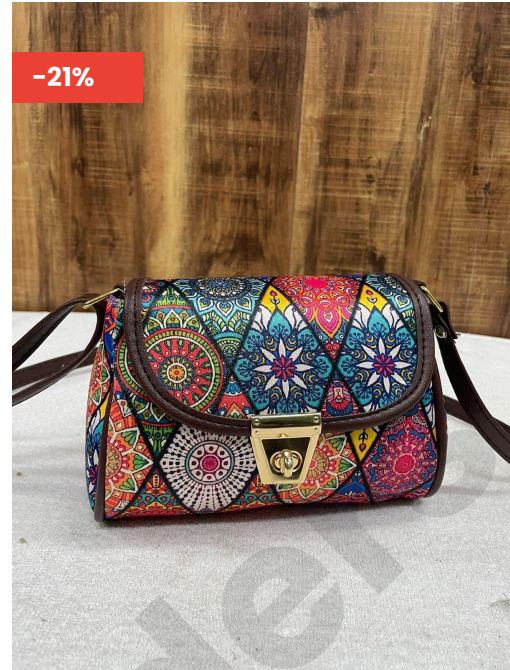

Price: ~~₹900.00~~ ₹750.00

Stock: 1 in stock

BEAUTIFUL WOMEN'S SMALL SLING BAG - FAUX LEATHER SINGLE PARTITION LONG BELT - SIZE 8" X 6"

SKU: LHB79531UT

[Explore More](#)

Price: ~~₹1,000.00~~ ₹750.00

Stock: 1 in stock

BEAUTIFUL WOMEN'S SMALL SLING BAG - FAUX LEATHER SINGLE PARTITION LONG BELT - SIZE 8" X 6"

SKU: LHB77121UT

[Explore More](#)

Price: ~~₹1,000.00~~ ₹750.00

Stock: 1 in stock

**BEAUTIFUL WOMEN'S SMALL SLING BAG
- FAUX LEATHER SINGLE PARTITION
LONG BELT - SIZE 8" X 6"**

SKU: LHB81929UT

[Explore More](#)

Price: ₹1,000.00 ₹750.00

Stock: 1 in stock

**BEAUTIFUL WOMEN'S SLING BAG -
IKKAT FABRIC DOUBLE PARTITION AND
ONE SIDE ZIP POCKET - SIZE 5" X 7"**

SKU: LHB86846

[Explore More](#)