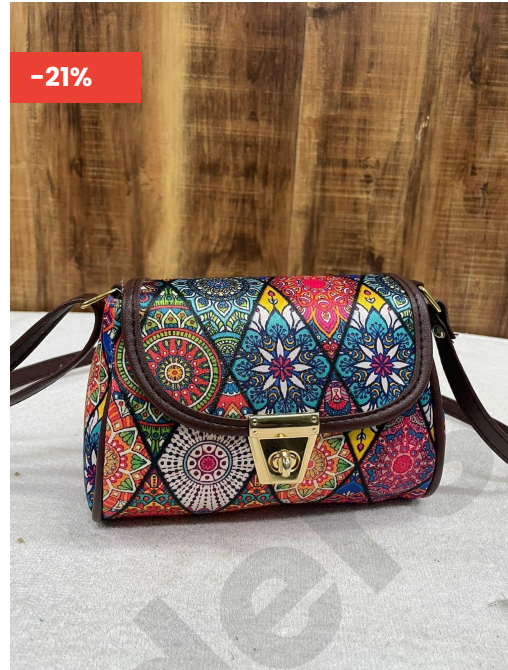

Stock: 1 in stock

BEAUTIFUL WOMEN'S SMALL SLING BAG - FAUX LEATHER SINGLE PARTITION LONG BELT - SIZE 8" X 6"

SKU: LHB79531UT

[Explore More](#)

Price: ₹1,000.00 ₹750.00

Stock: 1 in stock

BEAUTIFUL WOMEN'S SMALL SLING BAG - FAUX LEATHER SINGLE PARTITION LONG BELT - SIZE 8" X 6"

SKU: LHB77121UT

[Explore More](#)

Price: ₹1,000.00 ₹750.00

Stock: 1 in stock

**BEAUTIFUL WOMEN'S SMALL SLING BAG
- FAUX LEATHER SINGLE PARTITION
LONG BELT - SIZE 8" X 6"**

SKU: LHB81929UT

[Explore More](#)

Price: ₹1,000.00 ₹750.00

Stock: 1 in stock

**BEAUTIFUL WOMEN'S SLING BAG -
IKKAT FABRIC DOUBLE PARTITION AND
ONE SIDE ZIP POCKET - SIZE 5" X 7"**

SKU: LHB86846

[Explore More](#)

Price: ₹700.00 ₹555.00

Stock: 1 in stock

NEW ARRIVALS